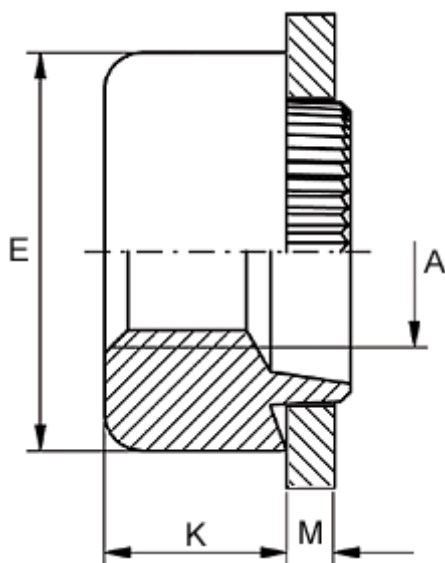

Article number: 12738000035120

Description: KLEE-coil 738 000 035.120
M3,5 Steel, zinc-pl. & chr. yellow

Measures

Female thread A	= M3,5
Height K	= 3.0
Outer diameter E	= 7.0
Plate thickness	= 5.0
Recommended bore diameter +0.05	= 6.0